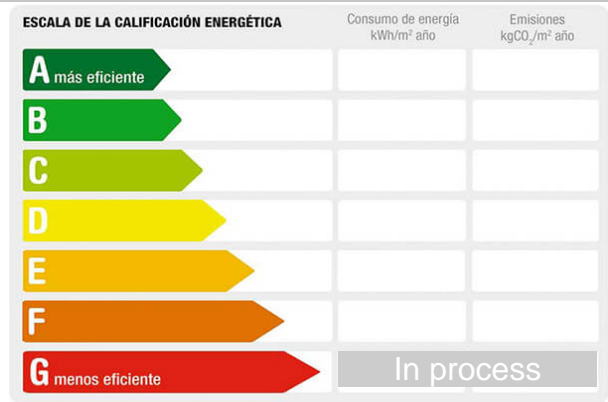

Sqm built: 111   **Bedrooms:** 3   **Bathrooms:** 2

Description:

Excelente vivienda piso de tres dormitorios y dos baños. Edificio de cuatro plantas sobre rasante y una bajo rasante.. Con ascensor. Situada en el municipio de Albox, en la provincia de Almería.

La superficie construida de la vivienda es de 116,00 m² aproximadamente según catastro y 111,29 m² según registro.

Albox es un municipio español de la provincia de Almería, en la comunidad autónoma de Andalucía. Está situado en la parte nororiental del Valle del Almanzora y a 120 km de la capital provincia, Almería. A 31 de diciembre de 2019 contaba con 11.805 habitantes.

El entorno posee servicios tales como, sanitarios, educativos, restaurantes, supermercados, comercios, amplias zonas verdes, etc.

Dispone también de buenas conexiones con todo tipo de carreteras, nacional, comarcal, local, autopista y autovía.

La vivienda se distribuye en diversas dependencias. Tres dormitorios, dos baños, cocina, comedor-salón y lavadero.